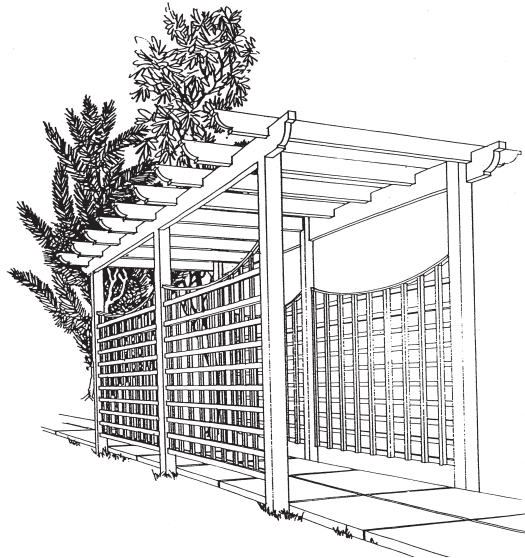

PERGOLAS

This most popular walkthrough pergola is manufactured from selected, sawn softwood. After manufacture, the components are vacuum pressure impregnated for a long service life.

The size of the structure is 16' long x 7' wide overall, giving a clear walkway of 4' 4" (other sizes can be produced to specific order). Available in kit form, with pre-made infill trellis panels, it comes complete with all fixings and is easily installed within a few hours.

Price £415.00

This pergola is manufactured from selected, sawn softwood. After manufacture, the components are vacuum pressure impregnated for a long service life.

The size of the structure is 8' x 10' (other sizes can be produced to specific order).

The whole assembly is available in kit form and comes complete with all fixings. The upper part, slotting together to form deep rectangles, is easily constructed piece by piece, in situ.

Price £330.00

BOUCHIER