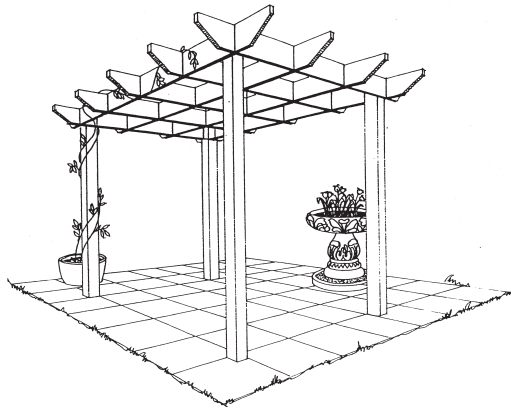

PERGOLAS

This most popular walkthrough pergola is manufactured from selected, sawn softwood. After manufacture, the components are vacuum pressure impregnated for a long service life.

The size of the structure is 16' long x 7' wide overall, giving a clear walkway of 4' 4" (other sizes can be produced to specific order). Available in kit form, with pre-made infill trellis panels, it comes complete with all fixings and is easily installed within a few hours.

Price £415.00

This pergola is manufactured from selected, sawn softwood. After manufacture, the components are vacuum pressure impregnated for a long service life.

The size of the structure is 8' x 10' (other sizes can be produced to specific order).

The whole assembly is available in kit form and comes complete with all fixings. The upper part, slotting together to form deep rectangles, is easily constructed piece by piece, in situ.

Price £330.00

BOUCHIER