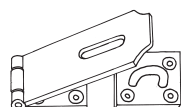

Hasp & Staple

Heavy £10.03