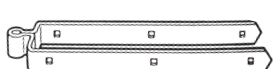

FIELD OR ENTRANCE GATE FURNITURE

Galvanised Finish (Screws and bolts included)

Standard Field Gate Hinge Set

£26.81

Adjustable Field Gate Hinge Set

£29.39

Adjustable Field Gate Hinge Set with Hook on Plates