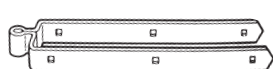

FIELD OR ENTRANCE GATE FURNITURE

Galvanised Finish (Screws and bolts included)

Standard Field Gate Hinge Set

£26.81

Adjustable Field Gate Hinge Set

£29.39

Adjustable Field Gate Hinge Set with Hook on Plates