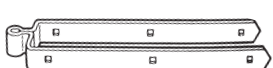

Rising and Self Closing Field Gate Hinge Set

£68.41