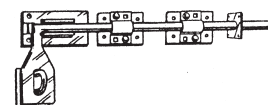

18" Lockable Drop Bolt

£19.49

BOUCHIER

All prices are exclusive of VAT. Orders under £150 a min delivery charge of £20 will apply. Please enquire.

Telephone: (01491) 681265 - 680795 Fax: (01491) 681737