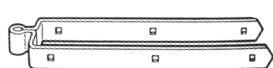

FIELD OR ENTRANCE GATE FURNITURE

Galvanised Finish (Screws and bolts included)

Standard Field Gate Hinge Set

£26.81

Adjustable Field Gate Hinge Set

£29.39

Adjustable Field Gate Hinge Set with Hook on Plates