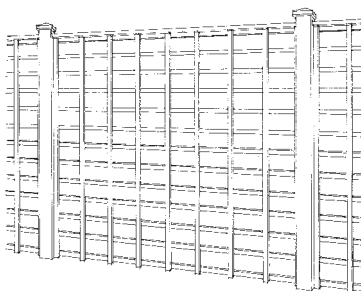

## REGULAR PATTERN

6'0" wide

Available from stock

Height

6'0"	£20.00
5'0"	£17.40
4'0"	£14.80
3'0"	£12.20
2'0"	£9.60
1'0"	£7.00

## SCALLOP OR BOW TOP

6'0" wide

To Order

6'0"	£25.00
5'0"	£22.40
4'0"	£19.80
3'0"	£17.20
2'0"	£14.60
1'0"	£12.00