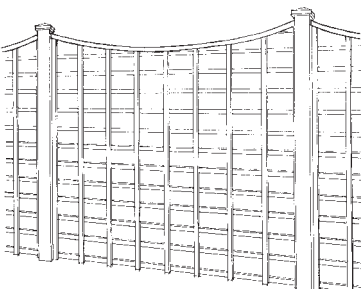

## REGULAR PATTERN

6'0" wide

Available from stock

Height

6'0"	£20.00
5'0"	£17.40
4'0"	£14.80
3'0"	£12.20
2'0"	£9.60
1'0"	£7.00

## SCALLOP OR BOW TOP

6'0" wide

To Order

6'0"	£25.00
5'0"	£22.40
4'0"	£19.80
3'0"	£17.20
2'0"	£14.60
1'0"	£12.00